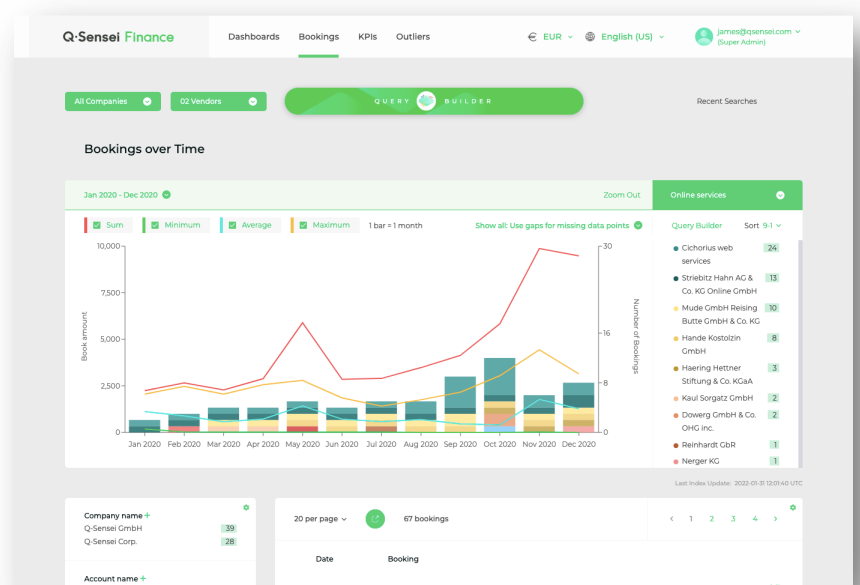

Problem: The complexity of financial data makes planning and monitoring key performance indicators time consuming and costly.

Solution: Collaborative dashboards provide management with real-time insights into the sales achievements and expense patterns of the company.

Outliers in booking entries For Controllers

Problem: Understanding causes for sudden expense increases requires access to clean data in real-time.

Solution: Leveraging in real-time organized data enables automated outlier detection and high-precision monitoring of corporate financials.

Summary of upcoming payments For CFOs

Problem: Planning budgets, managing payment schedules, and covering extra expenses requires a real-time view of given bank balances, incoming revenue, and payable expenses.

Solution: Using intuitively customizable dashboards helps CFOs efficiently predict, monitor and execute on payment obligations.

One Powerful Solution

Q-Sensei's **Data Platform** provides *automated* collection, cleaning and organization of data. It enables hyper-granular analysis of data and can be integrated into any environment to optimize data usage at low cost.

In addition, **Q-Sensei Finance** provides a powerful user interface incl. collaborative dashboards, monitoring and alerting services. Data outliers and anomalies are automatically detected using out-of-box services or custom algorithms.

We are dedicated to simplify the lives of data analysts and data scientists by making Exploratory Data Analysis and Data Modeling truly interactive, transparent and efficient.

All rights reserved by Q-Sensei Corp. © 2022

Mail: contact@qsensei.com

Address: 201 Spear Street, 7th floor, San Francisco, CA 94105

More Information: www.qsensei.com

Interactive Demos: www.qsensei.com/q-sensei-logs-demo